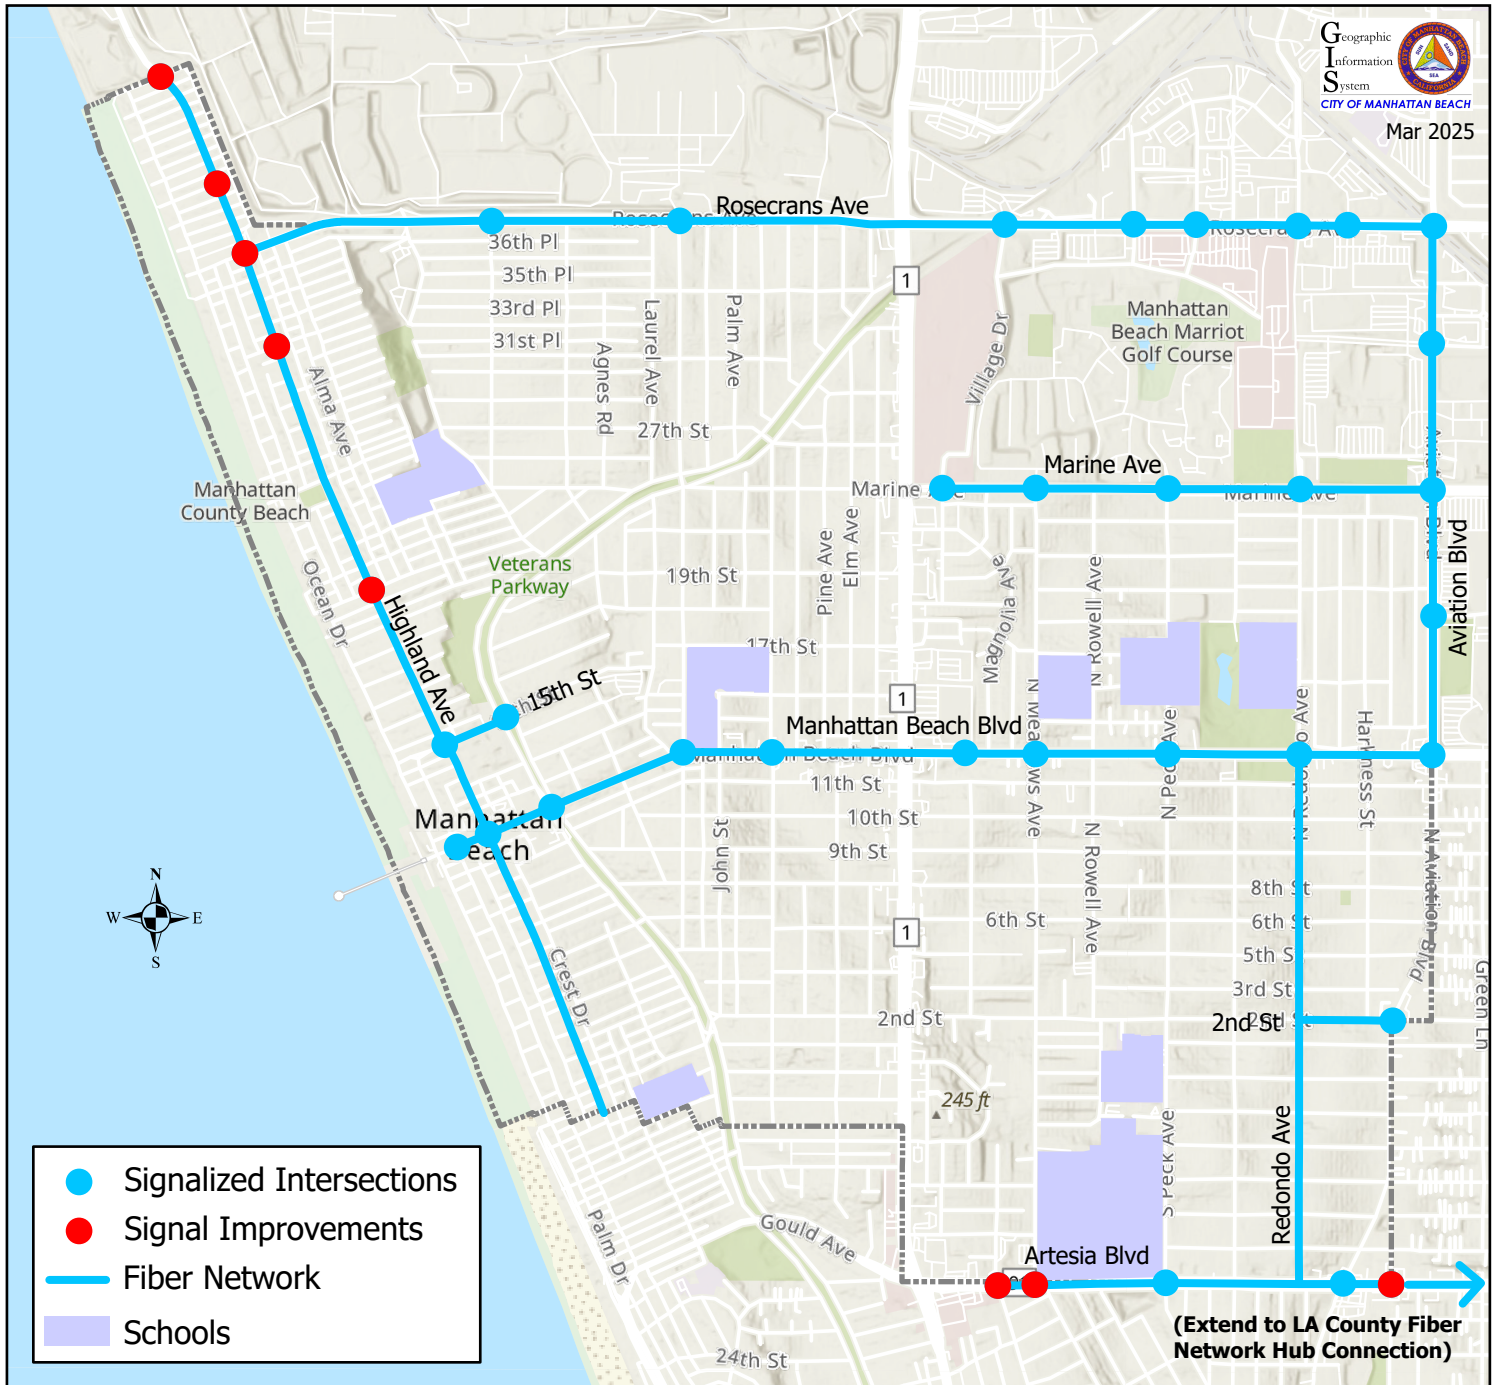

# City of Manhattan Beach

## Manhattan Beach

### Advanced Traffic Signal (MBATS) System Project

Geographic Information System  
CITY OF MANHATTAN BEACH

Mar 2025

- Signaled Intersections
- Signal Improvements
- Fiber Network
- Schools

(Extend to LA County Fiber Network Hub Connection)