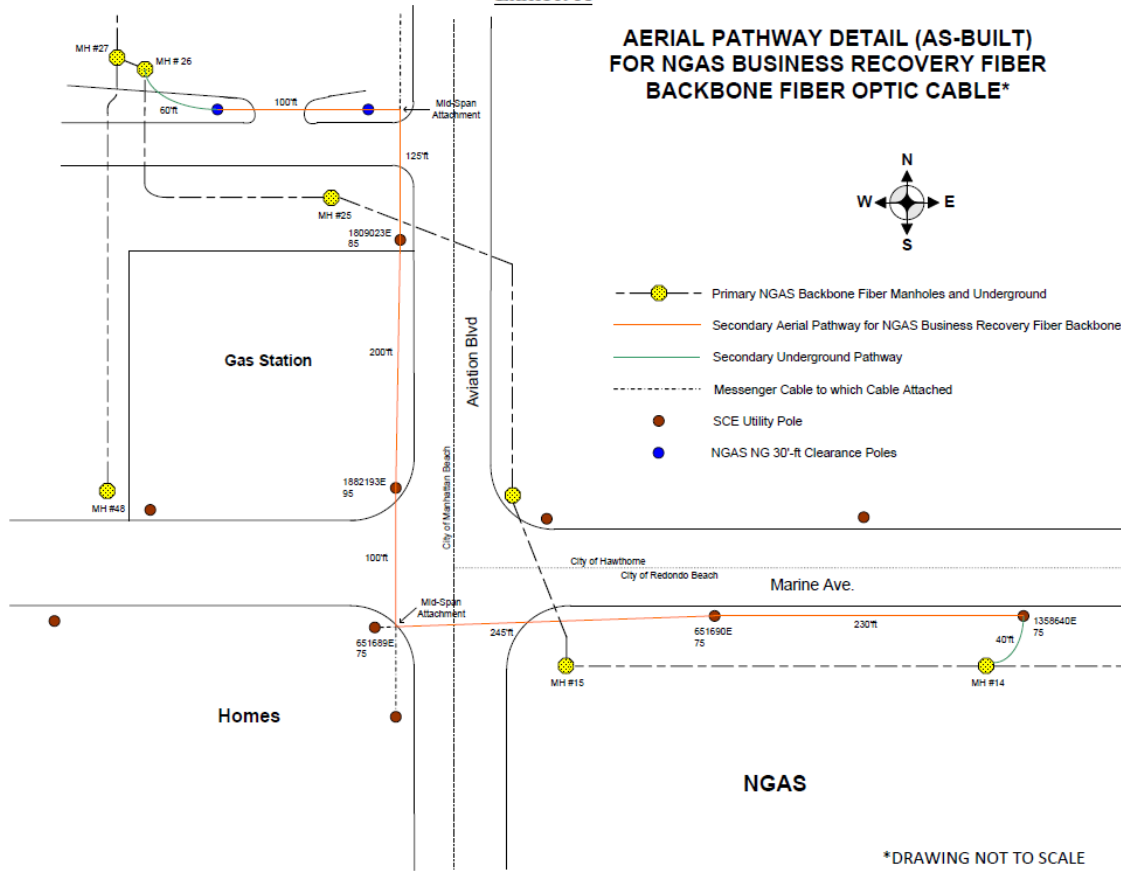

Exhibit A

**AERIAL PATHWAY DETAIL (AS-BUILT)
FOR NGAS BUSINESS RECOVERY FIBER
BACKBONE FIBER OPTIC CABLE***

*DRAWING NOT TO SCALE

Backup Comm on Utility Poles_v3.vsd