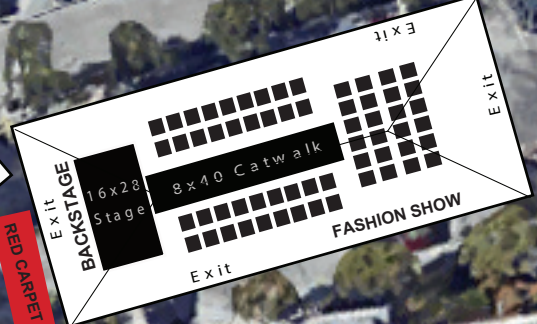

15th St

CATERING TENT

VALET

SILVER

BAR

CHECK-IN

RED CARPET

SILVER