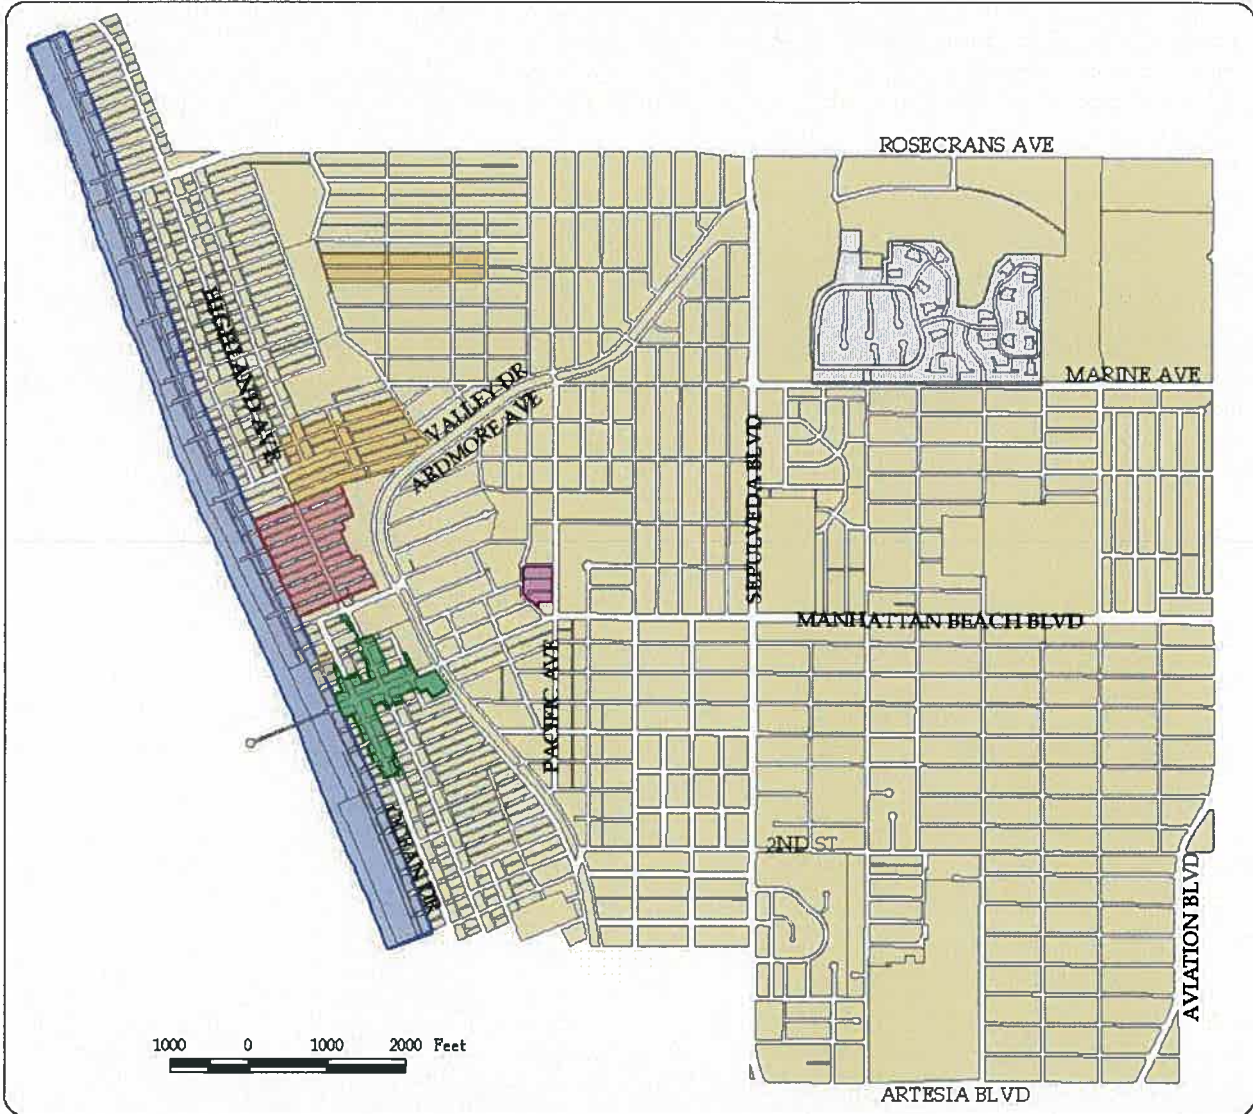

City of Manhattan Beach Lighting and Landscape Assessment Districts

		Total Area (Acres)
Zone 1	General	2231.7
Zone 5	Gas Lights	39.0
Zone 6	The Strand	127.5
Zone 7	Walkway Streets	25.7
Zone 9	Arbolado Tract	2.9
Zone 10	Downtown Streetscape	15.4
	Excepted	82.5