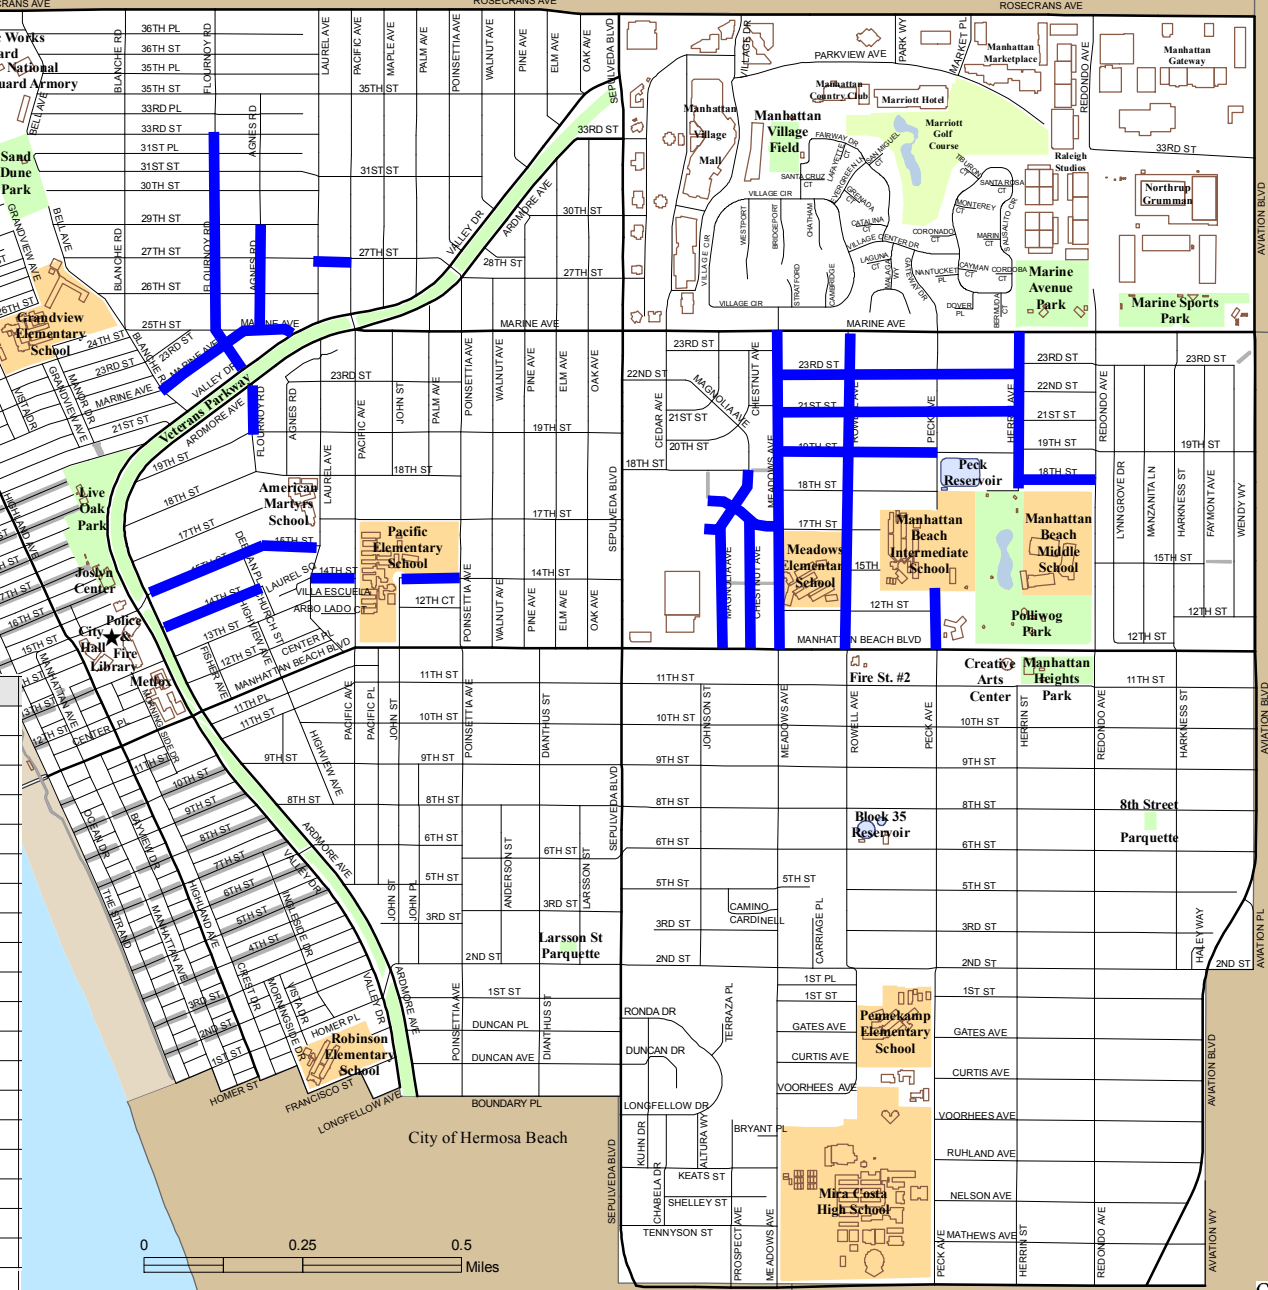

Street Resurfacing Project Attachment 4 - Location Map

City of El Segundo

ROSECRANS AVE

ROSECRANS AVE

City of Hawthorne

City of Redondo Beach

City of Redondo Beach

City of Redondo Beach

City of Redondo Beach

Street Resurfacing Project
Street List

Street	From	To
19th St	Meadows Ave	Peck Ave
27th St	Laurel Ave	Pacific Ave
21st St	Meadows Ave	Herrin Ave
Agnes Rd	29th St	Marine Ave
Chestnut Ave	17th St	MBB
14th St	John St	Pointsettia Ave
15th St	Ardmore Ave	Laurel Ave
Magnolia Ave	18th St	MBB
14th St	Ardmore Ave	Pacific Ave
23rd St	Meadows Ave	Herrin Ave
Rowell Ave	Marine Ave	MBB
17th St	Cul-de-Sac	Meadows Ave
18th St	Herrin Ave	Redondo Ave
Flurnoy Rd	Valley Dr	33rd St
Flurnoy Rd	Ardmore Ave	19th St
Marine Ave	Blanche Rd	Valley Dr
Herrin Ave	Marine Ave	End of Street
Peck Ave	School District	MBB
14th St	Cul-de-Sac	Magnolia Ave
Meadows Ave	MBB	Marine Ave

City of Hermosa Beach

City of Redondo Beach