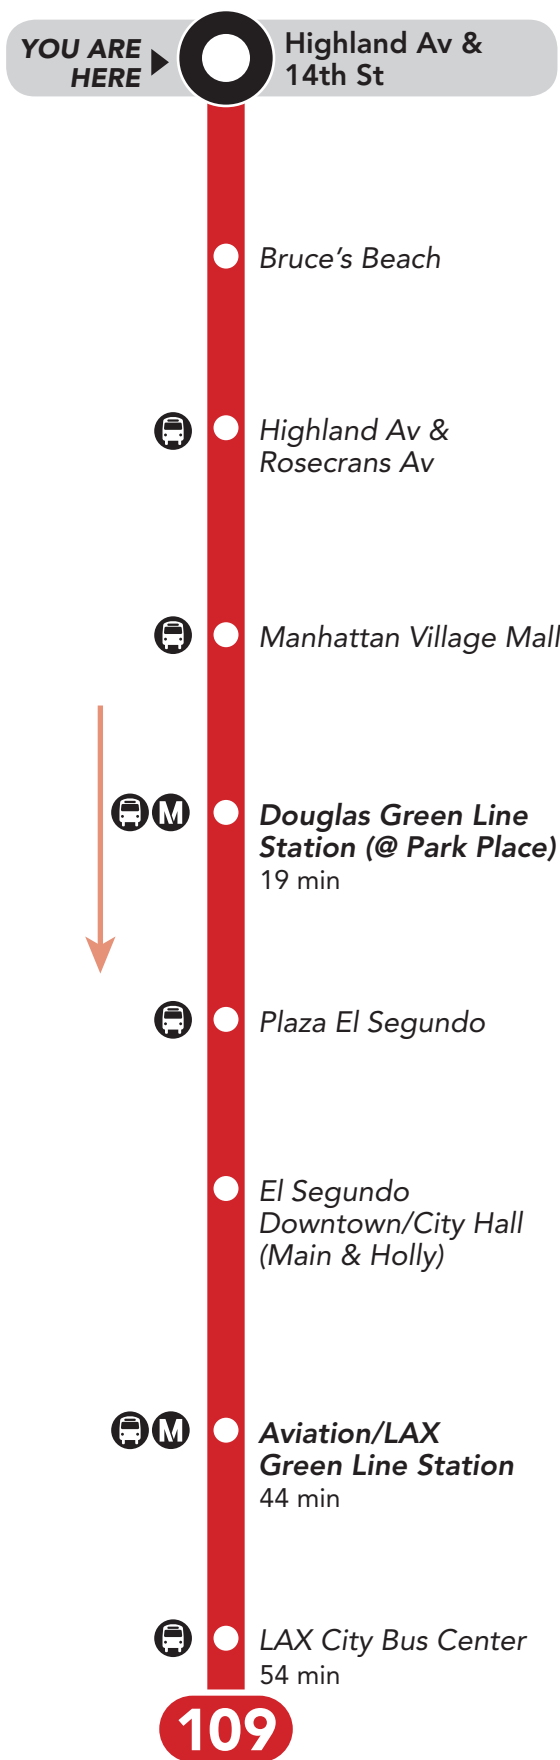

Line 109

www.beachcitiestransit.org
310.371.5200

Highland Av & 14th St

Ride to These Destinations from This Stop:
major points shown – buses make additional stops

Estimated Departure Times from This Stop:
PM times in **bold** – all times are approximate

109 NORTHBOUND to LAX City Bus Center

Monday–Friday		Saturday		Sunday	
AM	PM	AM	PM	AM	PM
6:28	12:18	6:33	12:38	6:33	12:38
6:58	1:03	7:33	1:38	7:33	1:38
7:53	2:13	8:43	3:03	8:43	3:03
8:38	2:58	9:38	3:58	9:38	3:58
9:18	3:38	10:38	4:58	10:38	4:58
10:03	4:23	11:43	6:03	11:43	6:03
10:53	5:13		6:58		6:58
11:38	5:58		7:58		7:58
	6:38		8:58		8:58
	7:23				
	8:13				
	8:58				

Connection to: other transit providers, Metro Rail

One-Way BCT Fare **\$1.00**

www.beachciestransit.org • 310.371.5200

EFFECTIVE 2014
Subject to change without notice.

Beach Cities Transit buses are wheelchair and bicycle accessible.