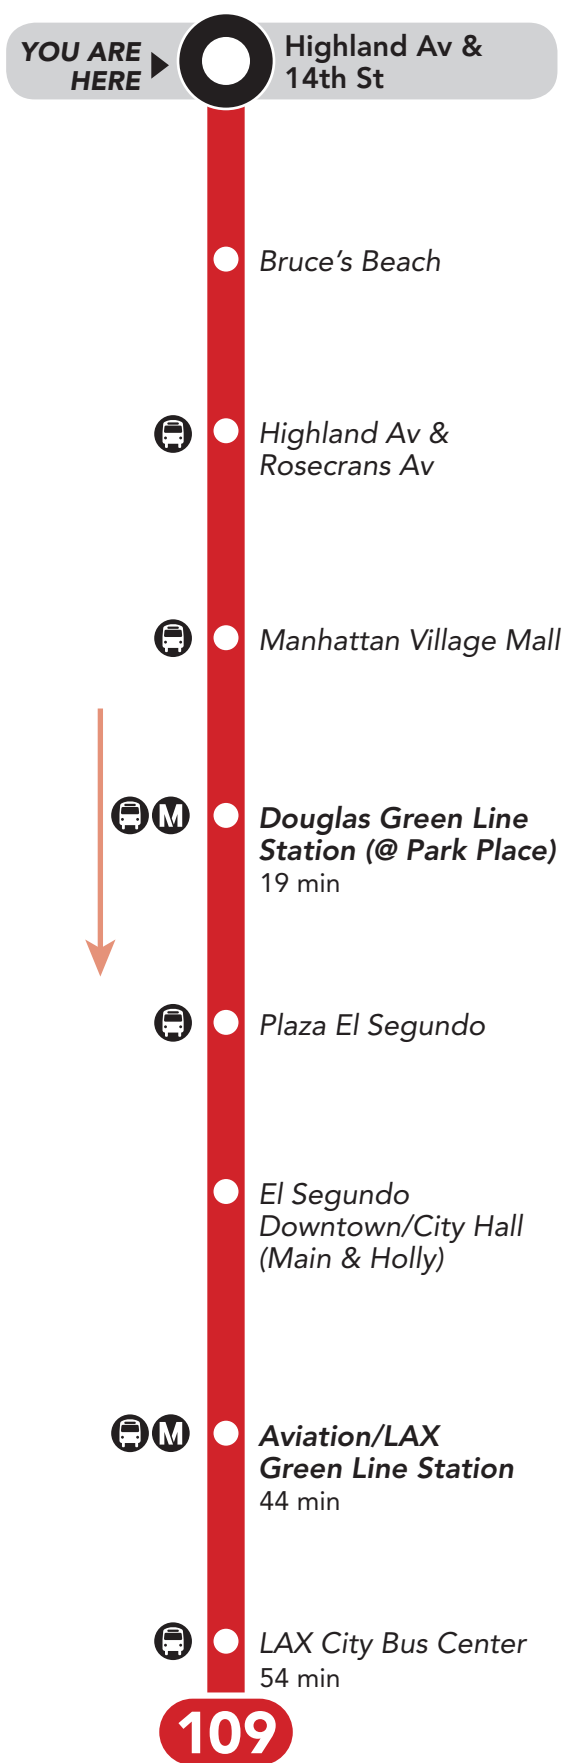

Line 109

www.beachcitiestransit.org
310.371.5200

Highland Av & 14th St

Ride to These Destinations from This Stop:
major points shown – buses make additional stops

Estimated Departure Times from This Stop:
PM times in **bold** – all times are approximate

109 NORTHBOUND to LAX City Bus Center

Monday–Friday		Saturday		Sunday	
AM	PM	AM	PM	AM	PM
6:28	12:18	6:33	12:38	6:33	12:38
6:58	1:03	7:33	1:38	7:33	1:38
7:53	2:13	8:43	3:03	8:43	3:03
8:38	2:58	9:38	3:58	9:38	3:58
9:18	3:38	10:38	4:58	10:38	4:58
10:03	4:23	11:43	6:03	11:43	6:03
10:53	5:13		6:58		6:58
11:38	5:58		7:58		7:58
	6:38		8:58		8:58
	7:23				
	8:13				
	8:58				

Connection to: other transit providers, Metro Rail

One-Way BCT Fare **\$1.00**

www.beachciestransit.org • 310.371.5200

EFFECTIVE 2014
Subject to change without notice.

Beach Cities Transit buses are wheelchair and bicycle accessible.