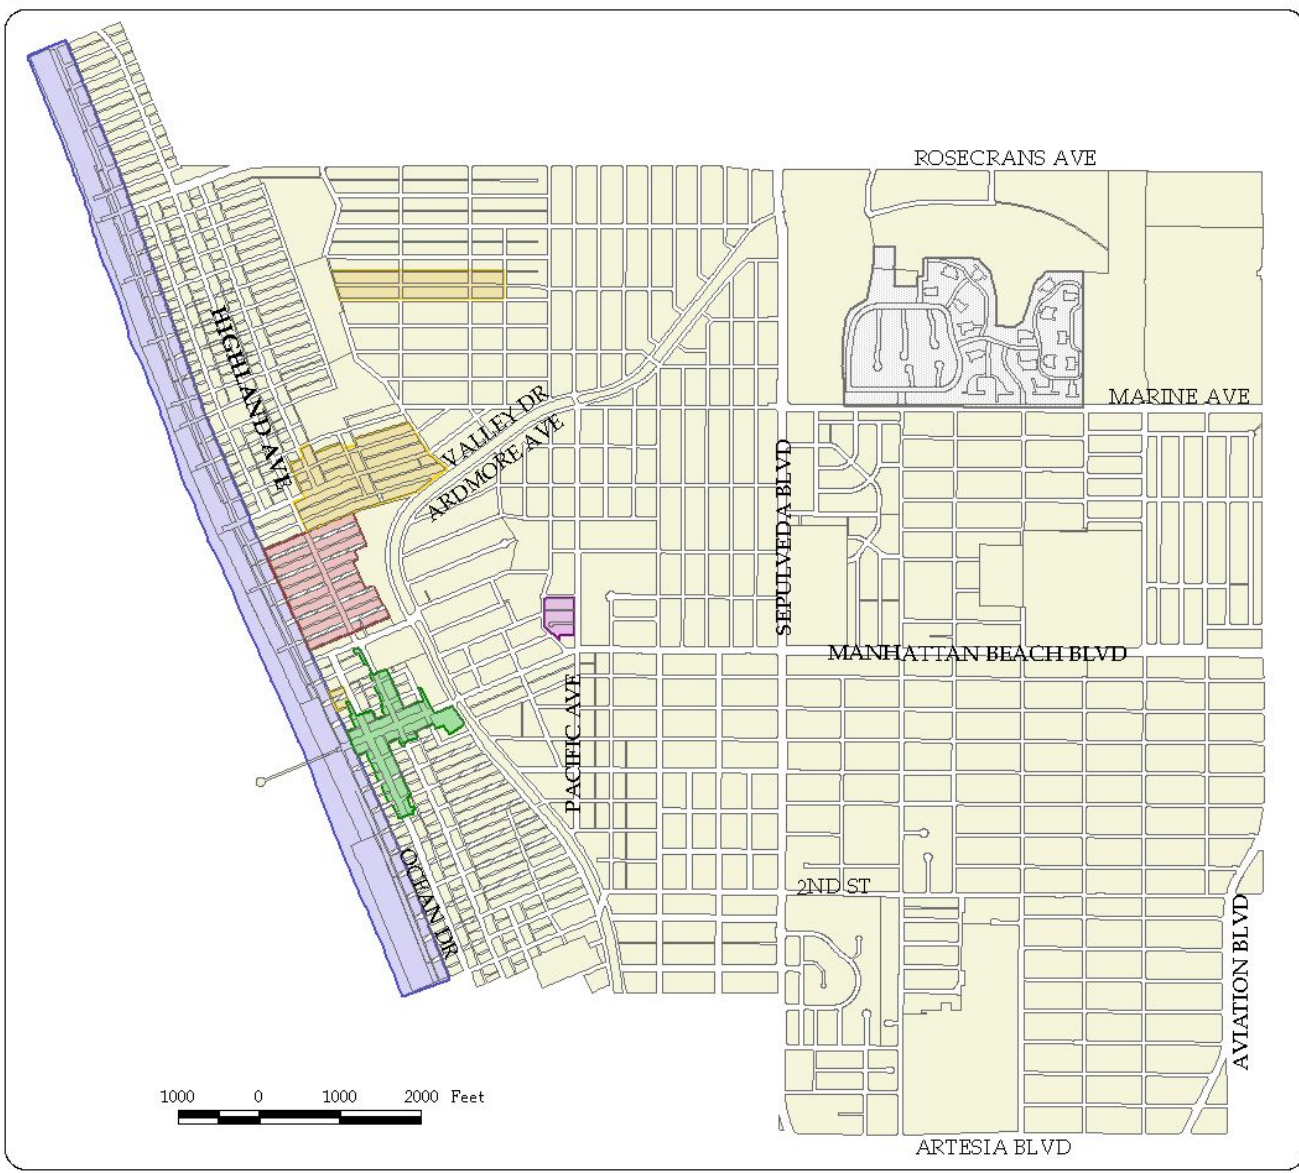

# City of Manhattan Beach Lighting and Landscape Assessment Districts

Zone	Description	Total Area (Acres)
Zone 1	General	2231.7
Zone 5	Gas Lights	39.0
Zone 6	The Strand	127.5
Zone 7	Walkway Streets	25.7
Zone 9	Arbolado Tract	2.9
Zone 10	Downtown Streetscape	15.4
	Excepted	82.5