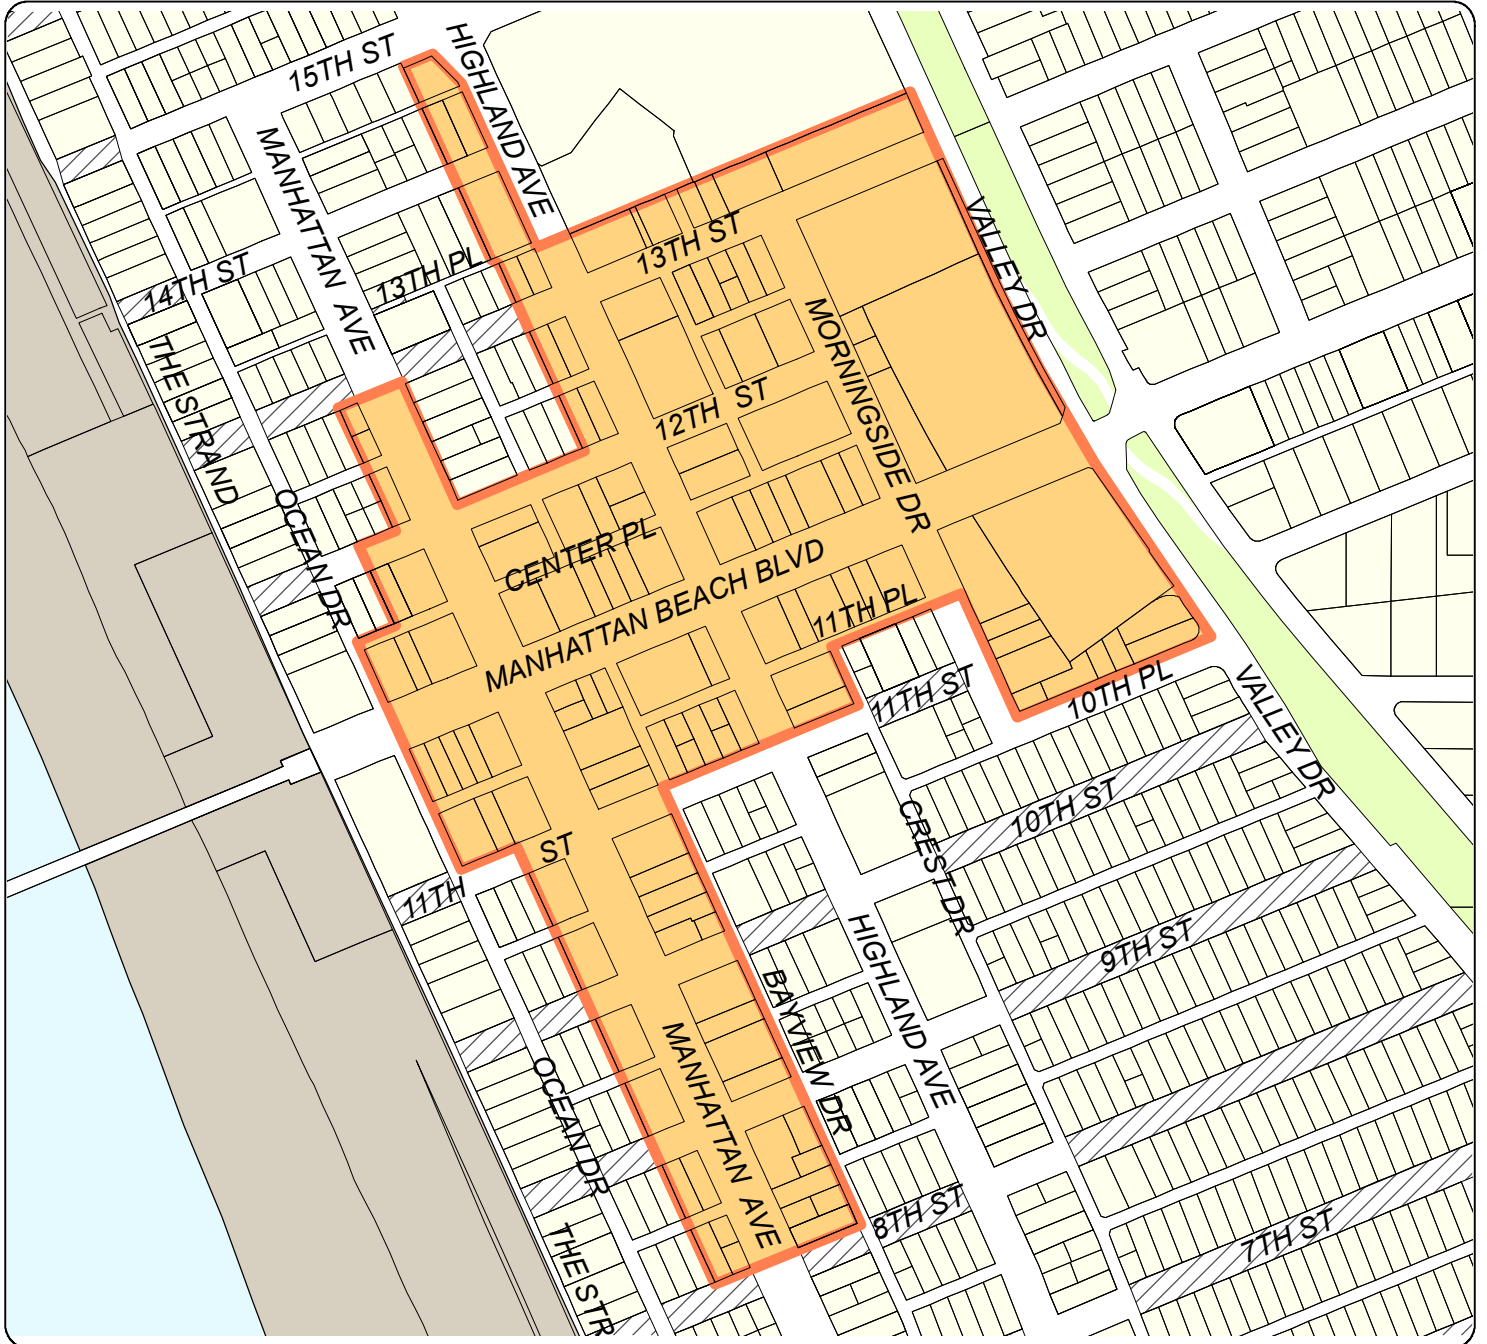

City of Manhattan Beach

Downtown Business Improvement District

500 0 500 Feet

January 2009