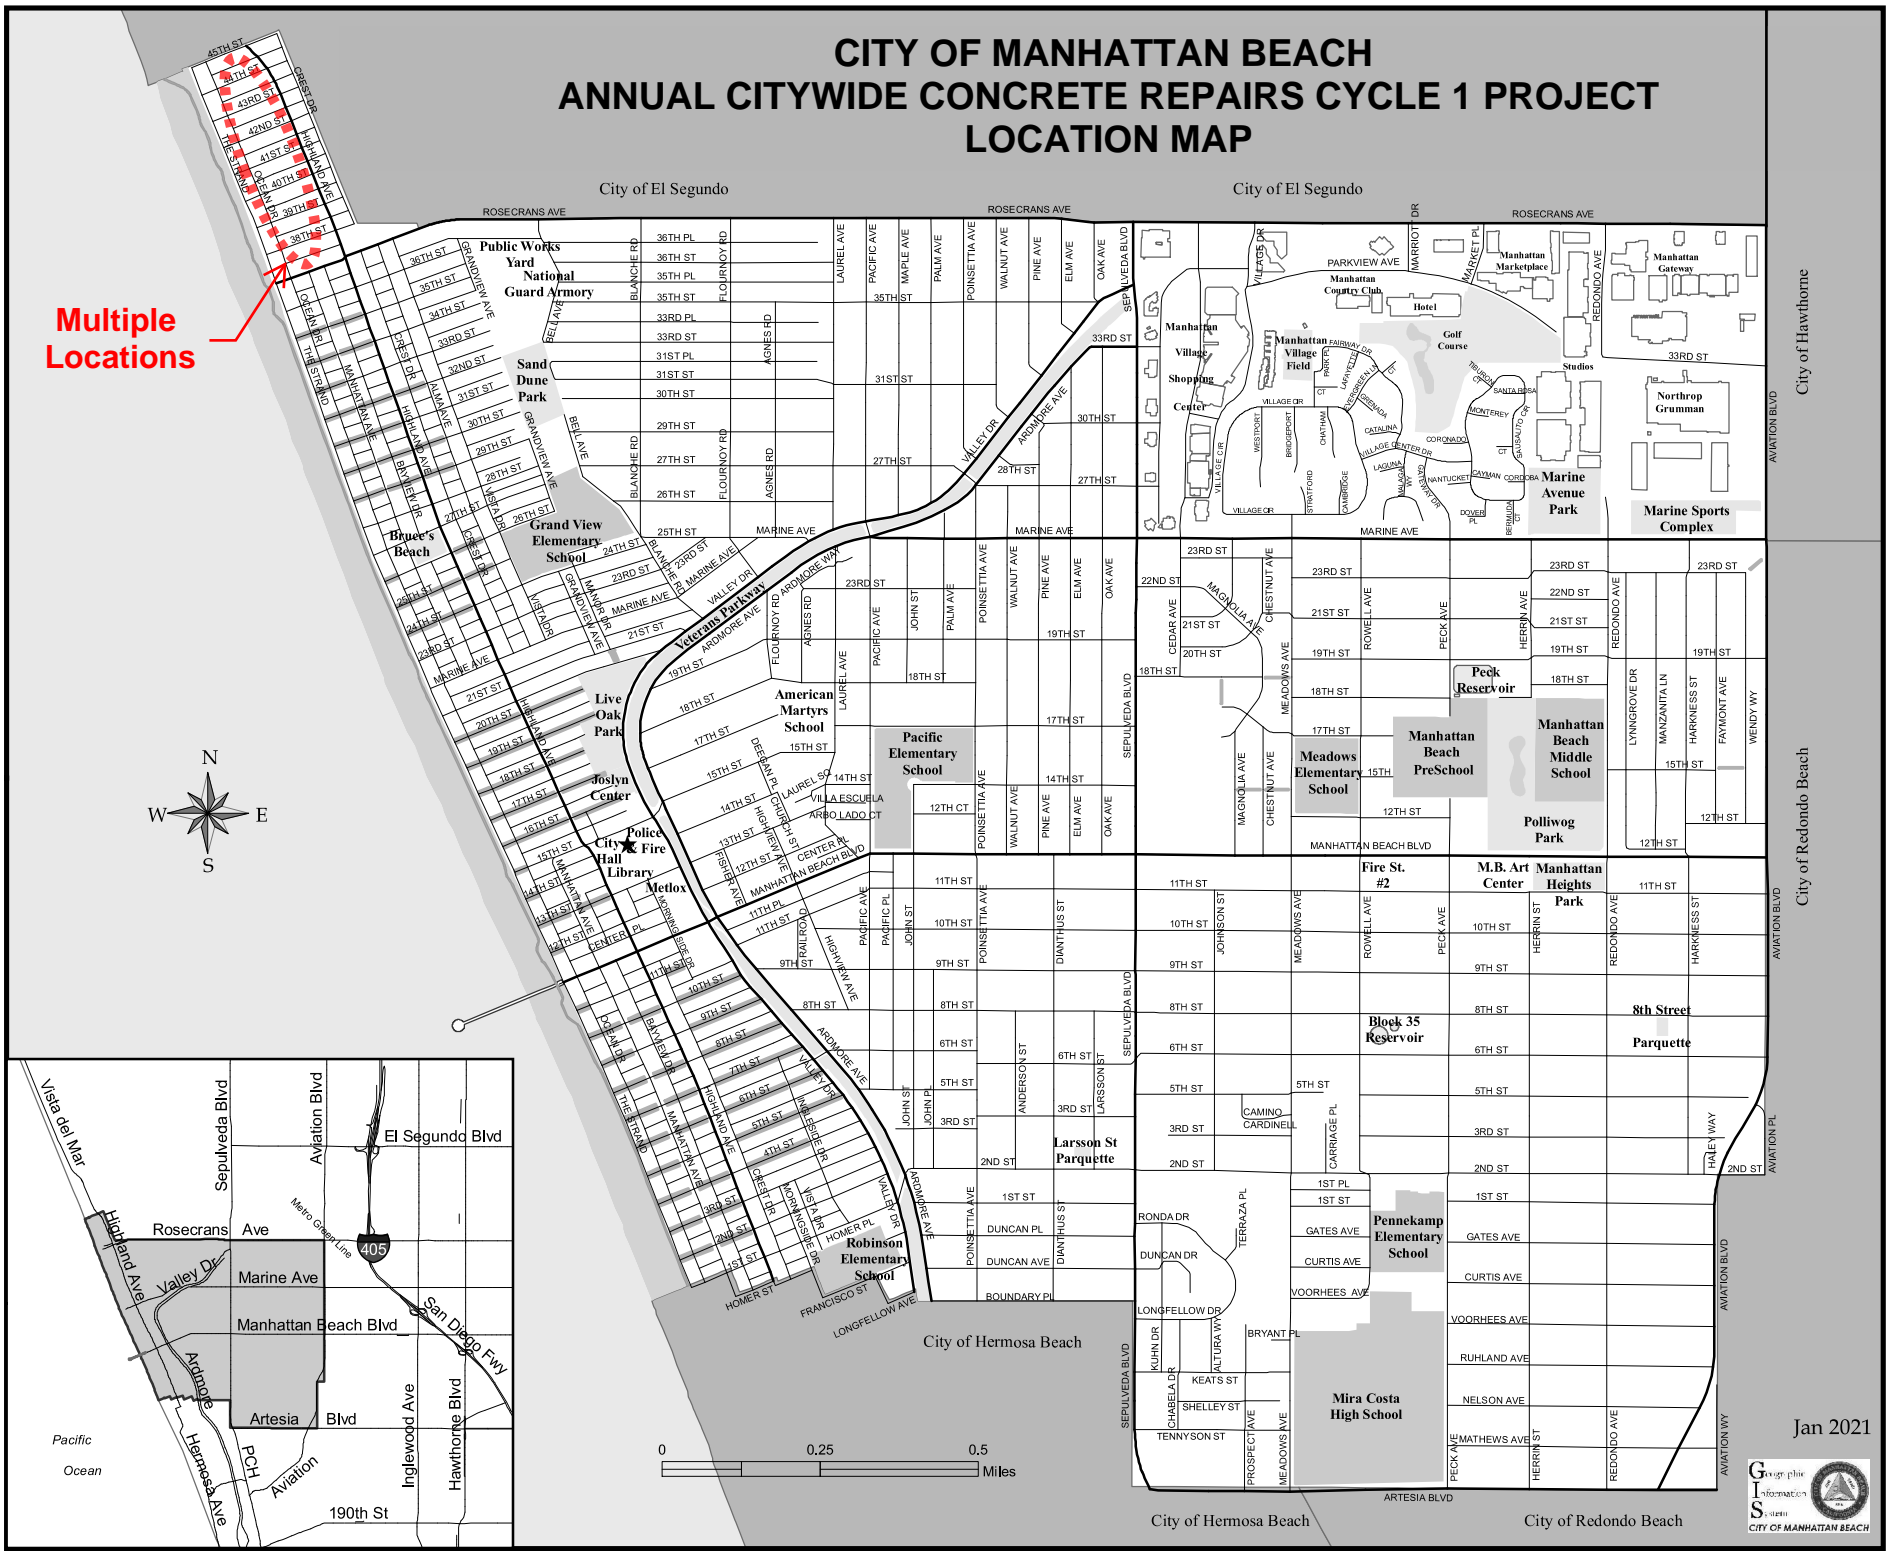

CITY OF MANHATTAN BEACH ANNUAL CITYWIDE CONCRETE REPAIRS CYCLE 1 PROJECT LOCATION MAP

Multiple Locations

Jan 2021