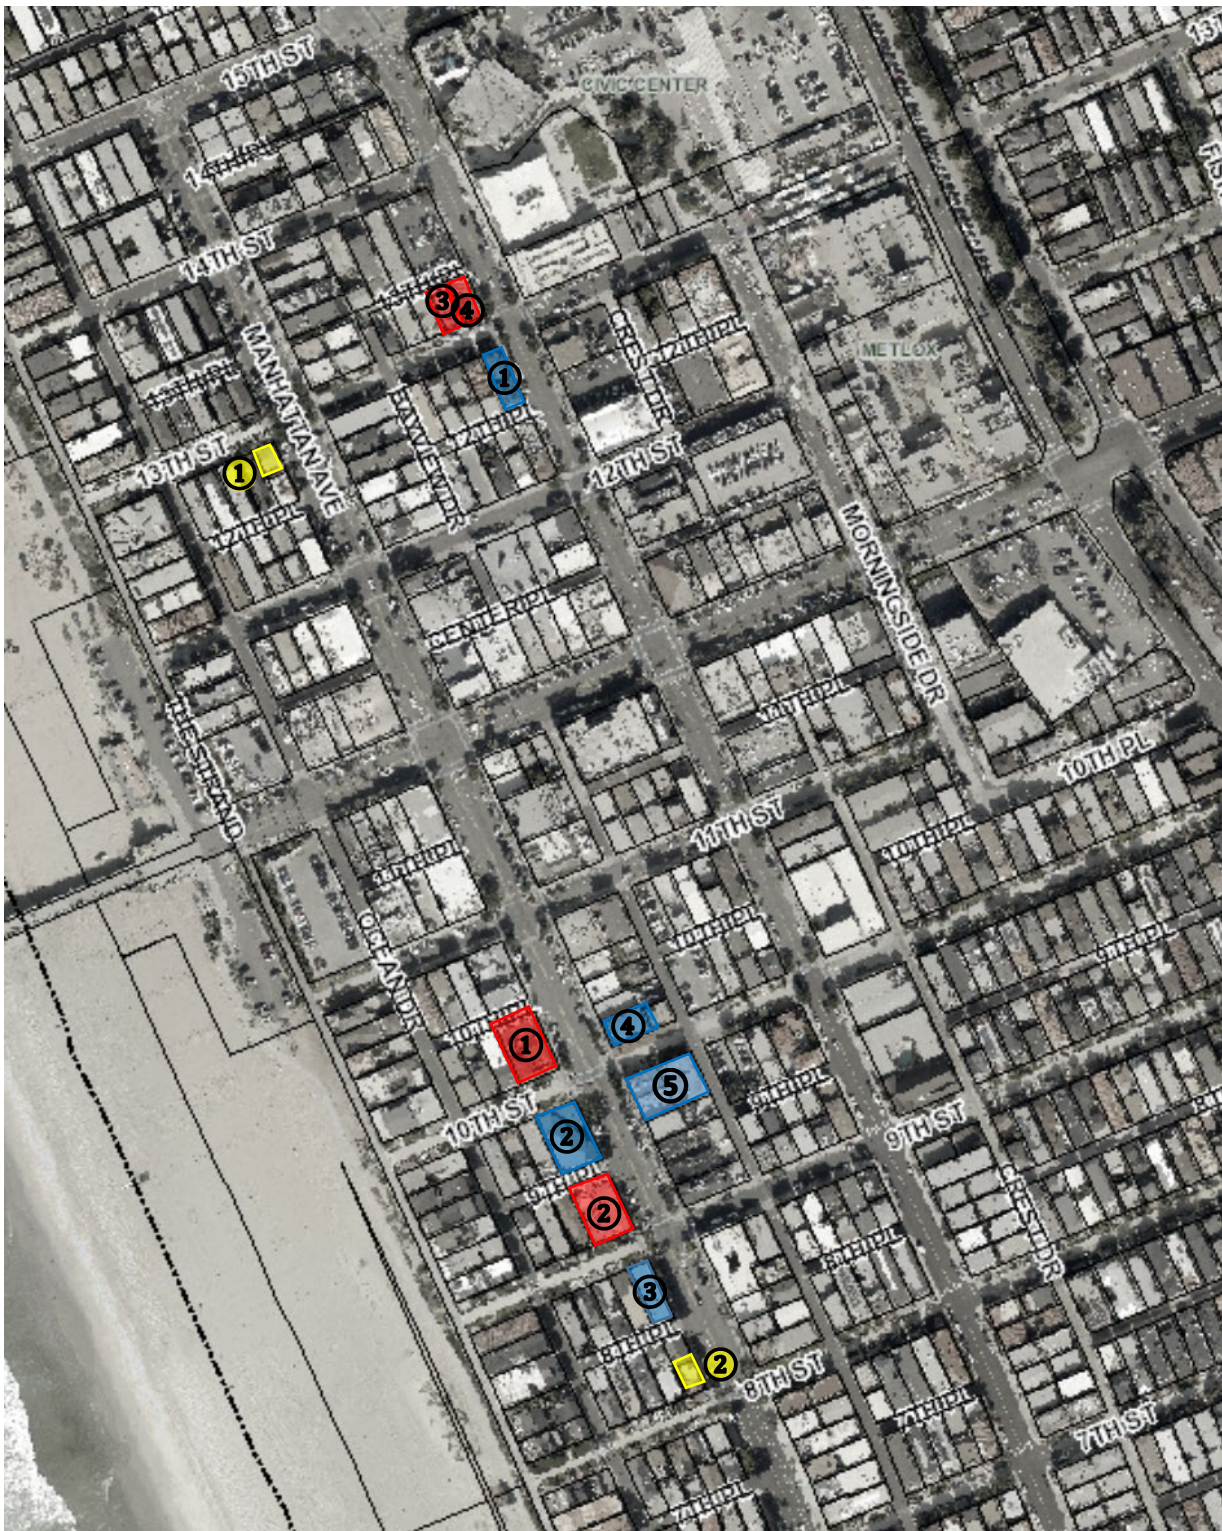

Downtown

Potential Walk Street Commercial Corner Encroachment Areas

Eating & Drinking Establishments

1. Slay Italian - 1001 Manhattan Ave
2. Arthur J - 903 Manhattan Ave
3. Ocean View Café - 229 13th St*
4. Uncle Bill's - 1301 Highland Ave*

Retail

1. Dacha - 1221 Highland Ave
2. Tabula Rasa - 919 Manhattan Ave
3. Noelle Interiors - 815 Manhattan Ave
4. Uncorked - 1000 Manhattan Ave**
5. Aviator Nation - 920 Manhattan Ave

Other Opportunities

1. Dentist - 1215 Manhattan Ave
2. Design Studio - 803 Manhattan Ave

* Currently, operating in walk streets as legal non-conforming uses

** Also classified as Eating & Drinking Establishment

North End

Potential Walk Street Commercial Corner Encroachment Areas

Eating & Drinking Establishments

1. Cafe Wild - 3505 Highland Ave
2. North End Caffe- 3415 Highland Ave

Other Opportunities

1. Hotel - 3321 Highland Ave
2. Hotel - 3401 Highland Ave