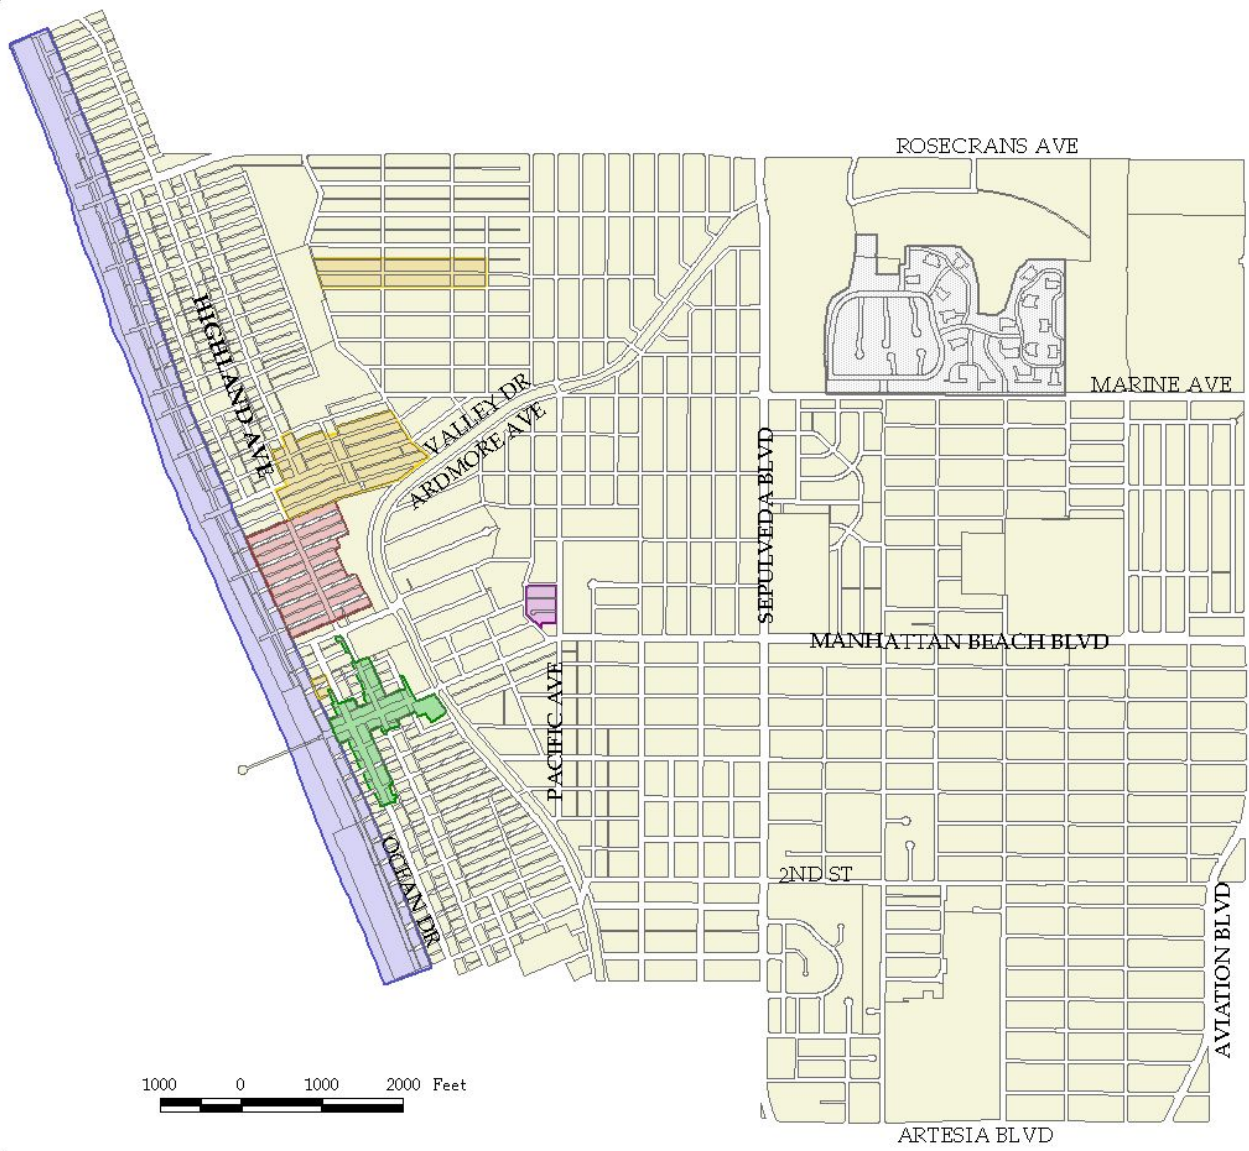

City of Manhattan Beach Lighting and Landscape Assessment Districts

Total Area (Acres)

Zone 1	General	2231.7
Zone 5	Gas Lights	39.0
Zone 6	The Strand	127.5
Zone 7	Walkway Streets	25.7
Zone 9	Arbolado Tract	2.9
Zone 10	Downtown Streetscape	15.4
	Excepted	82.5