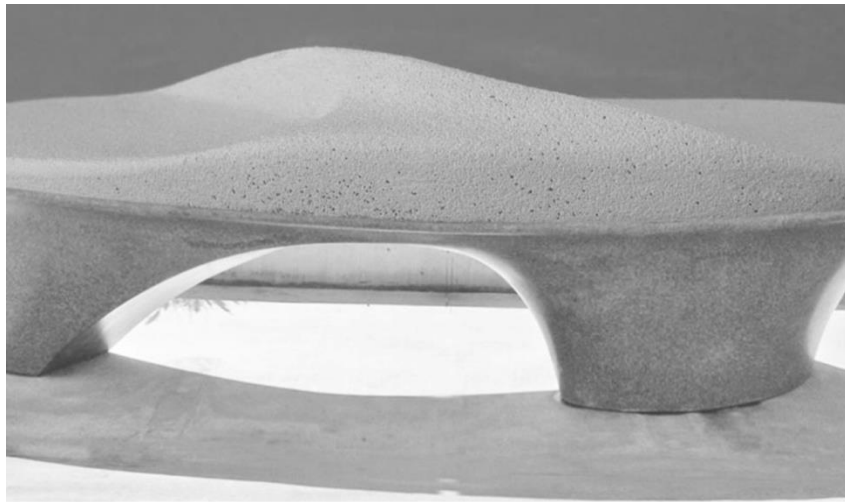

Attachment 1 New Architectural Bench Designs

The Loop by Sparano +
Mooney Architecture

Wave II by Stacy Dukes
Design

Puddle by Ball &
Nogues Studio