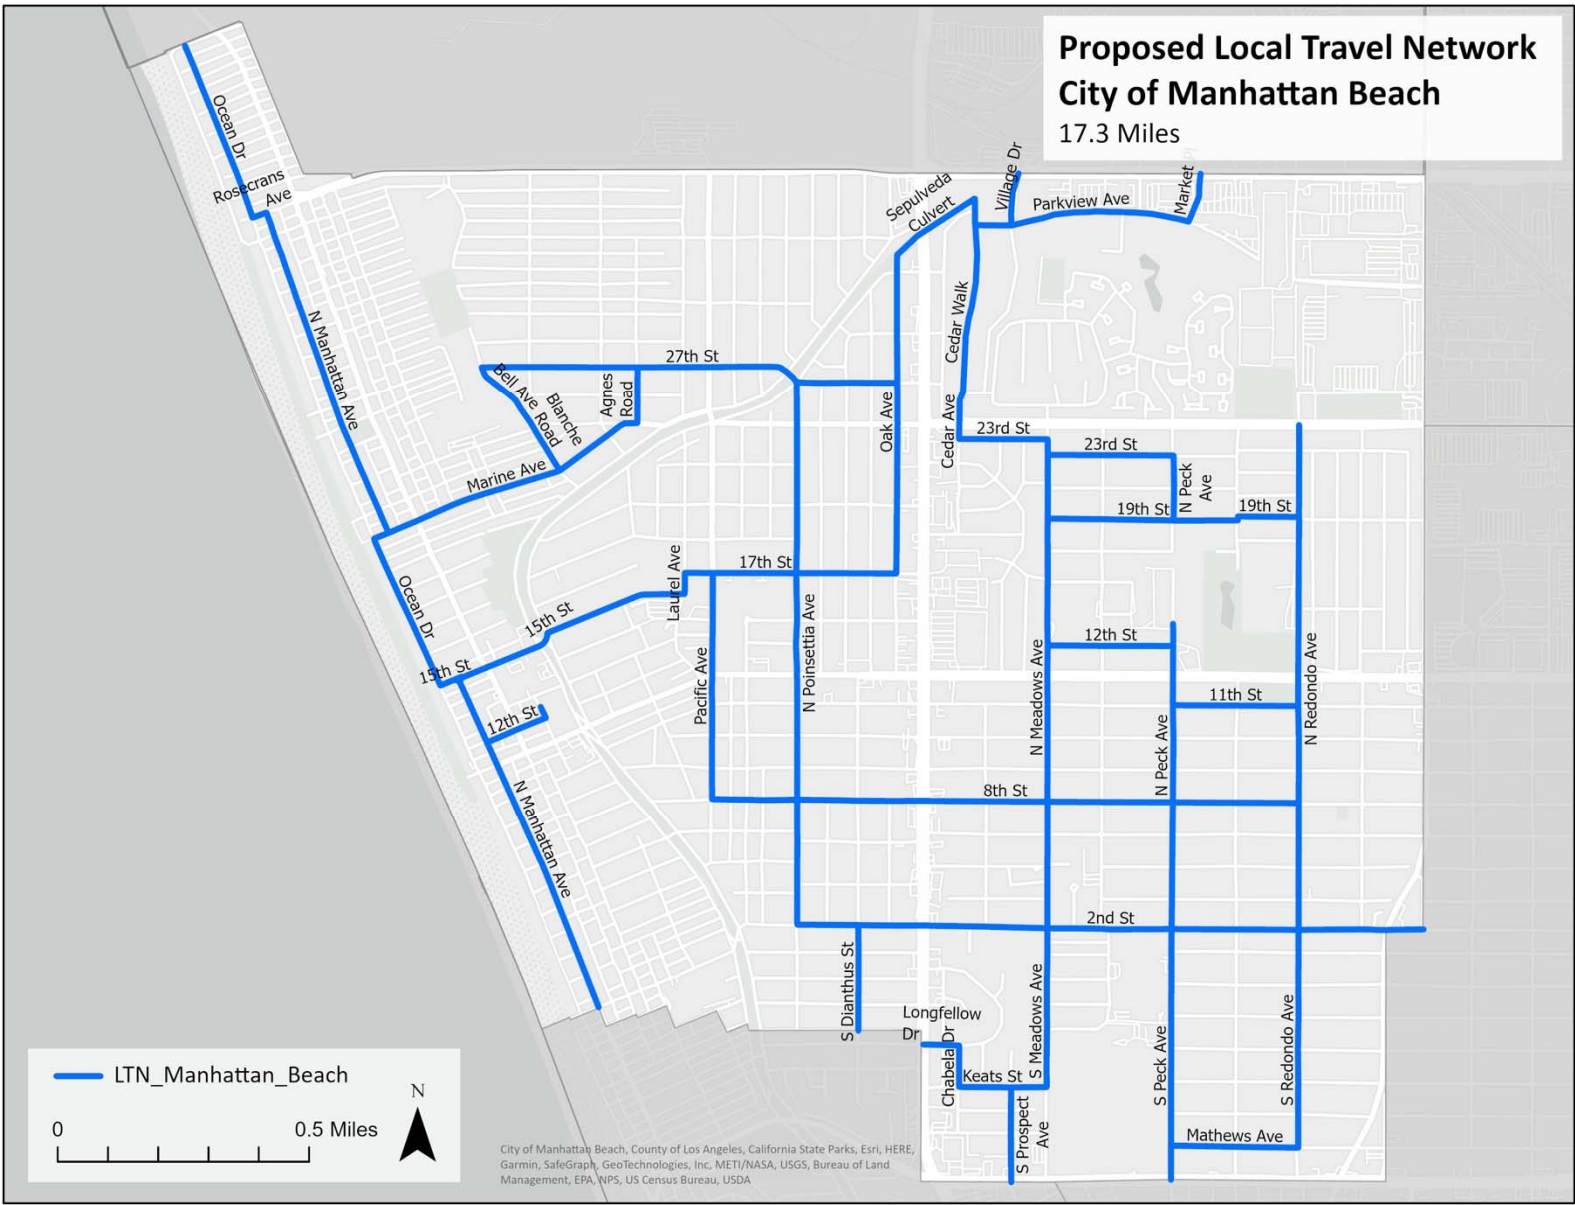

MANHATTAN BEACH LOCAL TRAVEL NETWORK Location Maps

**Proposed Local Travel Network
City of Manhattan Beach**
17.3 Miles

Proposed Local Travel Network City of Manhattan Beach Major Destinations